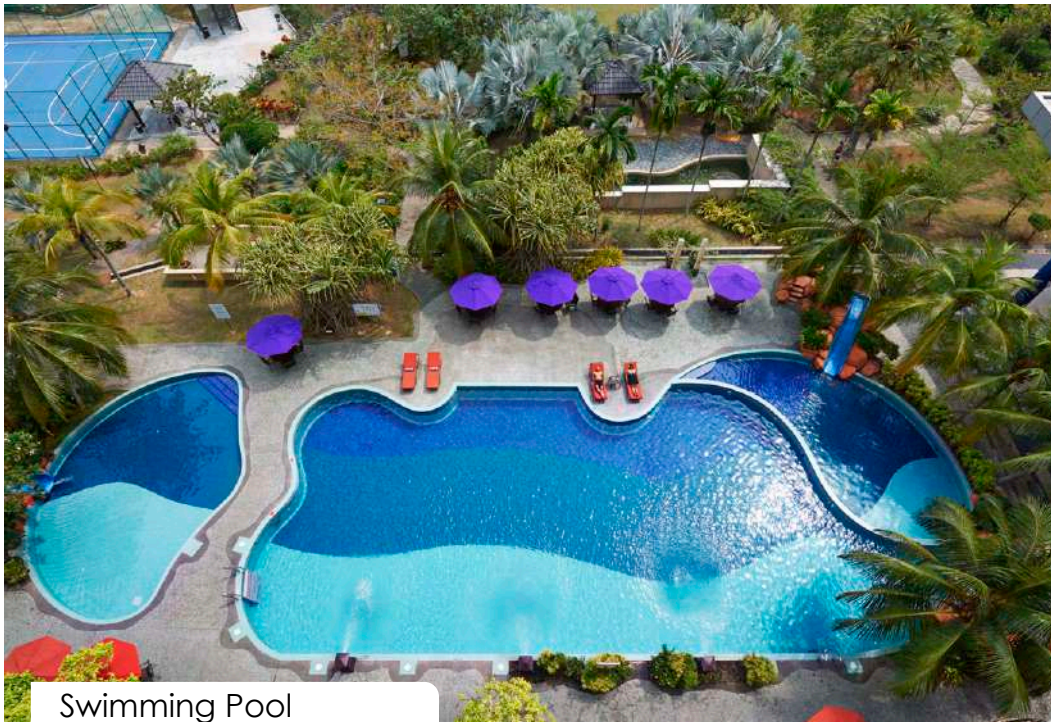

Swimming Pool