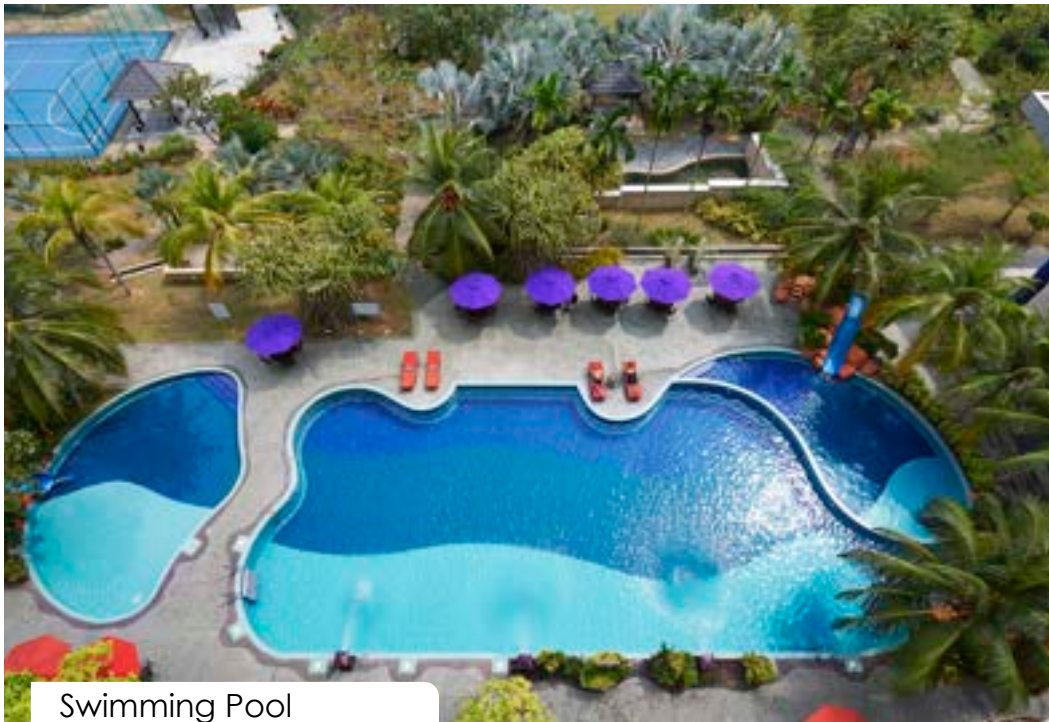

Swimming Pool