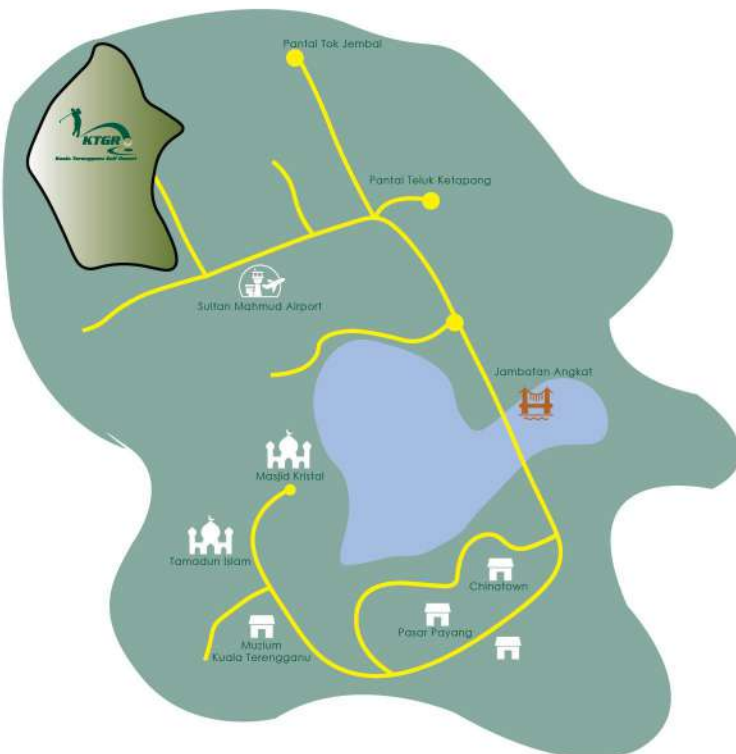

Located in the town of Gong Badak, Kuala Terengganu Golf Resort is situated about 20-minute drive away from the city centre of Kuala Terengganu, the capital of the state and a 15-minute drive from Sultan Mahmud Airport. In addition, the resort is also near to UNISZA (Universiti Sultan Zainal Abidin).

PLACES OF INTEREST NEARBY

- Sultan Mahmud Airport
- Chinatown
- Masjid Kristal
- Pasar Payang
- Jambatan Angkat Kuala Terengganu
- Tamadun Islam
- Pantai Teluk Ketapang
- Pantai Tok Jembal

ROOM AMENITIES

DISTANCE & TRAVEL TIME FROM HOTEL

DESTINATION	DIST	TIME	BY
Sultan Mahmud Airport	7.6km	11 minutes	drive
Chinatown	15.6km	24 minutes	drive
Masjid Kristal	14.4km	24 minutes	drive
Pasar Payang	14.6km	24 minutes	drive
Jambatan Angkat	12.7km	17 minutes	drive
Tamadun Islam	14.6km	23 minutes	drive
Pantai Teluk Ketapang	4.6km	8 minutes	drive
Pantai Tok Jembal	5.1km	9 minutes	drive

KUALA TERENGGANU GOLF RESORT

+609 666 0613

ktgolfresort@ancasahotels.com

Check in: 3.00 pm | Check out: 12.00 pm

GPS Coordinate: 5.3862° N, 103.0898° E
www.ancasahotels.com.my